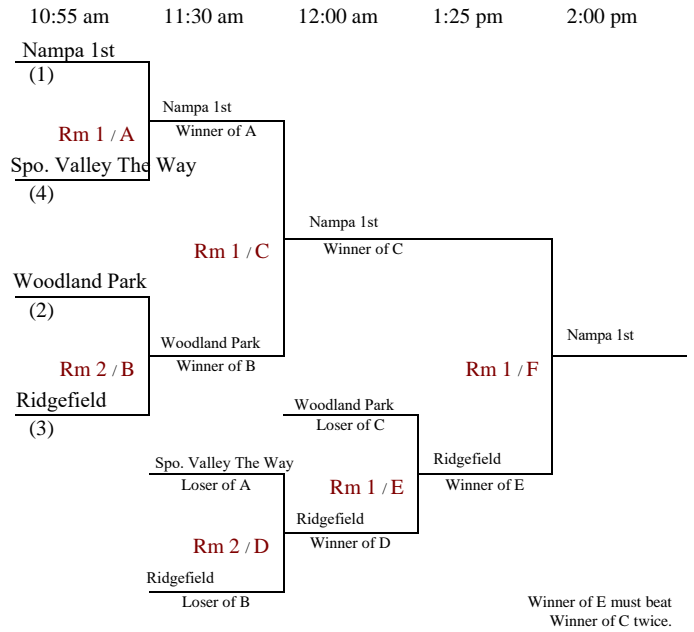

District Champs