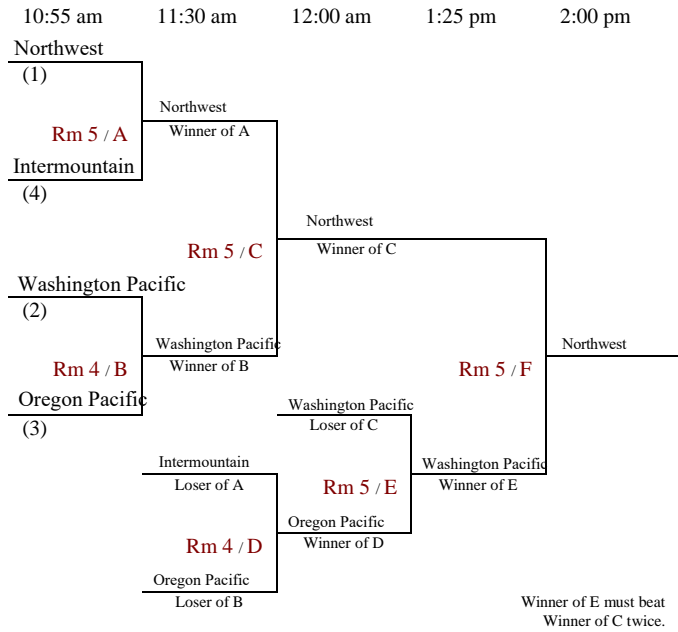

Team Finals

All-Stars